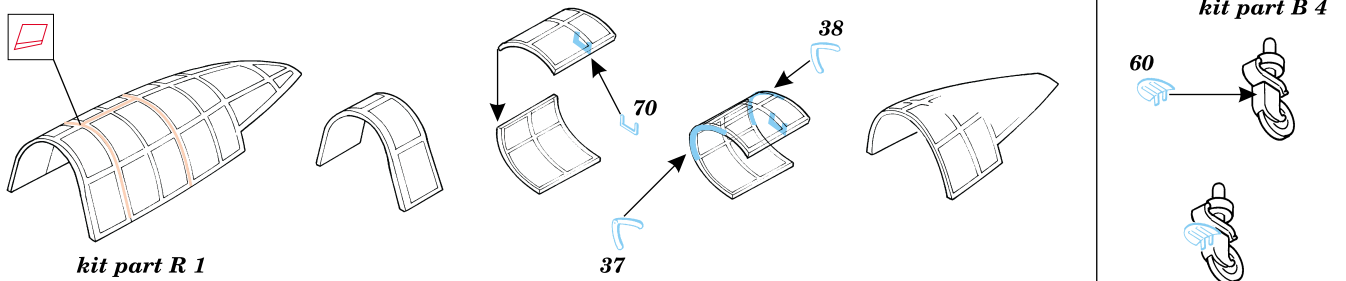

kit part A 2 + A 3  A 4

73  72

18  19

77  75

74  71

67 

89  90

73  72

89  90

Right wheel well

Front canopy mount

Rear canopy mount

**Look for ~~E~~xpress MASK XS 065
for 1/72 Ki-46 Dinah II
(not included in this set)**