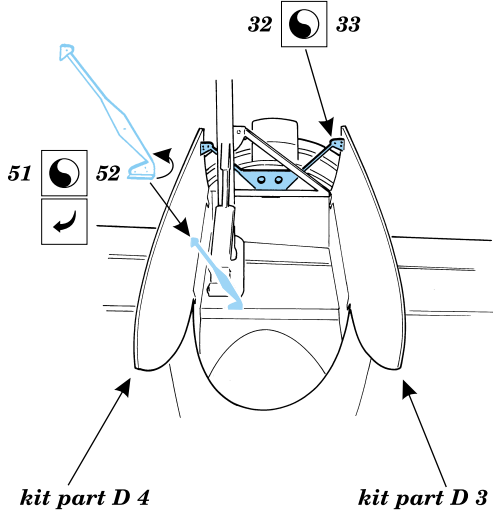

 ORIGINAL KIT PARTS
PŮVODNÍ DÍLY STAVEBNICE

 PHOTO-ETCHED PARTS
LEPTANÉ DÍLY

 PARTS TO BE REMOVED
DÍLY K ODSTRANĚNÍ

A  *kit part C 6*

B  *kit part B 13*

C

kit part B 10

D

83

47

43

kit part K 11  K 10

14

kit part A 2

kit part K 5  K 6

kit part A 2 + A 3  A 4

kit part A 2 + A 3  A 4

73  72

18  19

77  75

74  71

67 

89  90

73  72

89  90

Right wheel well

Front canopy mount

Rear canopy mount

**Look for ~~E~~xpress MASK XS 065
for 1/72 Ki-46 Dinah II
(not included in this set)**